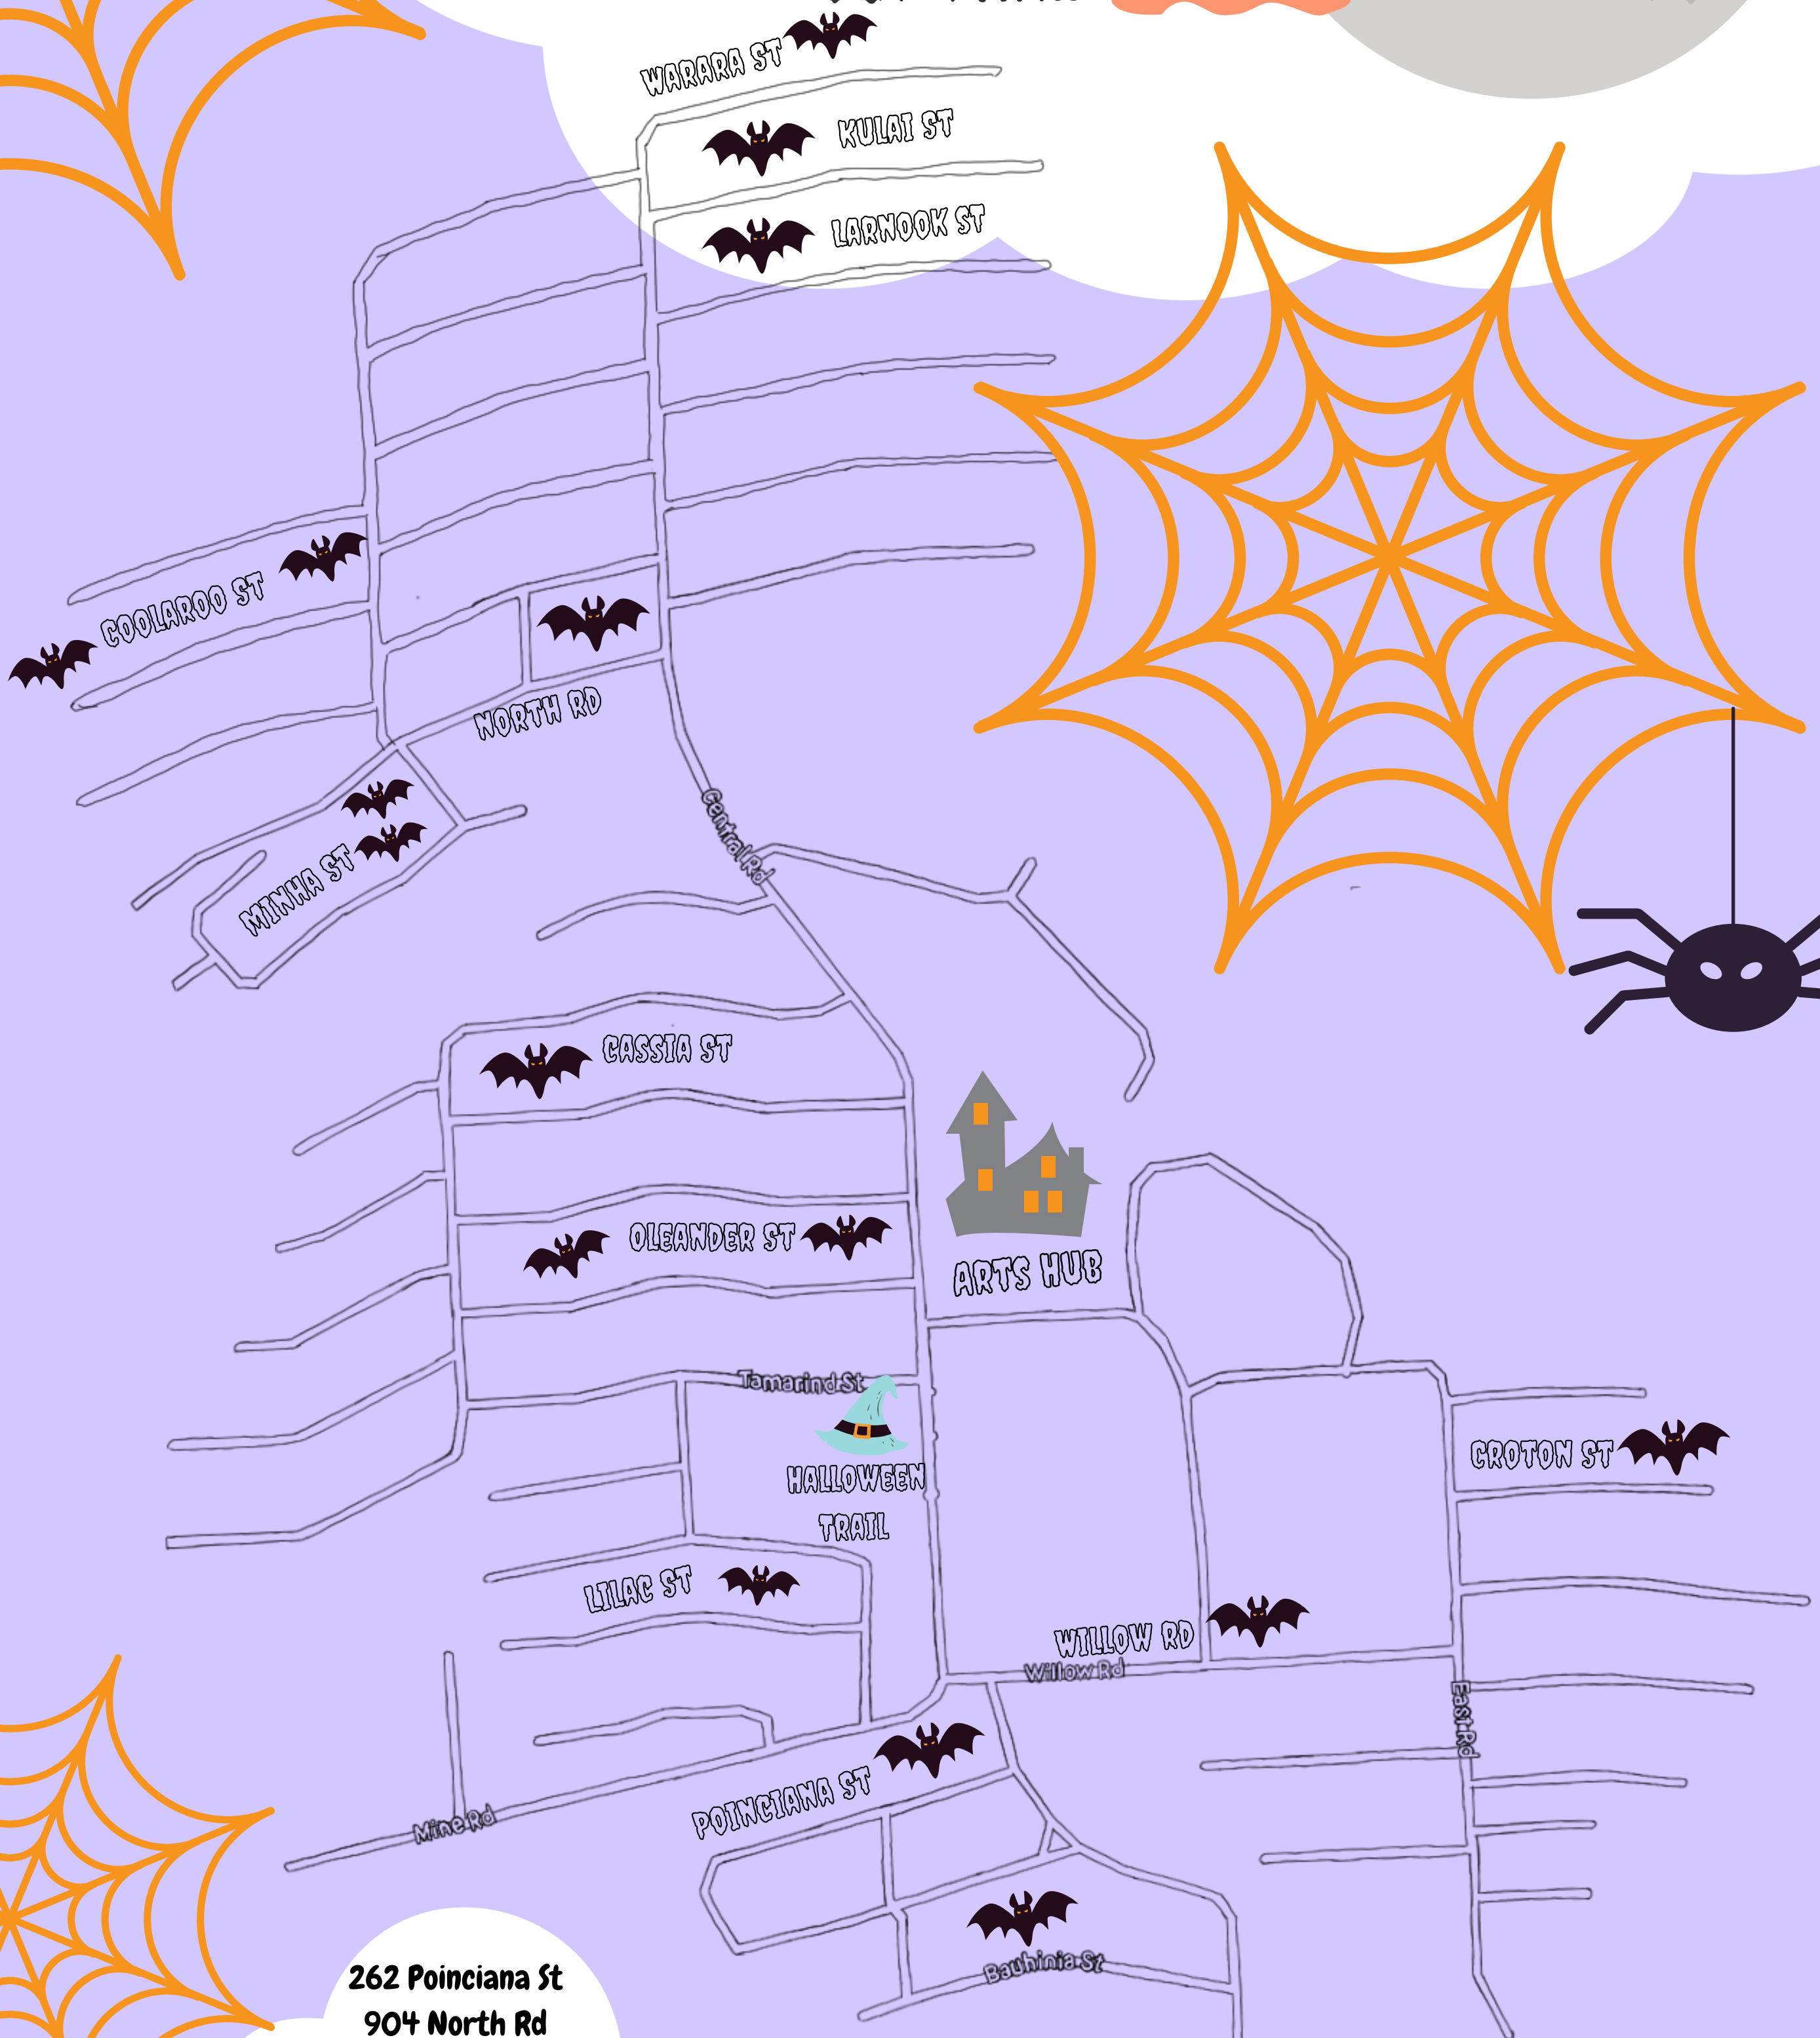

TOM PRICE

# SCARY SPOTS MAP

CENTRAL

- 262 Poinciana St
- 904 North Rd
- 925B Warara St
- 93 Oleander St
- 113 Oleander St
- 566 Coolaroo St
- 631 Coolaroo St
- 920 Minha St
- 911 Minha St
- 468 Croton St
- 26 Lilac St
- 166 Cassia St
- 772 Larnook St
- 800 Kulai St
- 307 Bauhinia St
- 338 Willow Rd

# SCARY SPOTS MAP

AREA W

1225 Wilgerup Pl  
1217 Wilgerup Pl  
1108 Jabbarup Pl  
1091 Eungella Pl

shire of Ashburton  
opportunity to community